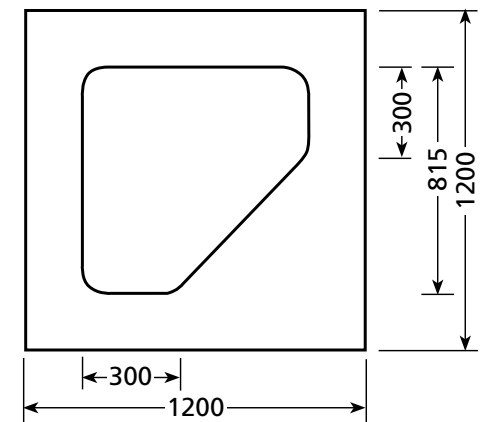

showerdome®

SHAPES & SIZES

SHOWERDOME HEIGHT

150mm

Showerdomes are blown to a height of 150mm at the apex.

R650S

R650 OFFSET

R650L

RC700L

C700S

C800L

T800S

T800L

showerdome®

SHAPES & SIZES

SHOWERDOME HEIGHT

Showerdomes are blown to a height of 150mm at the apex.

S700S

S800S

S700L

S800L

S900L