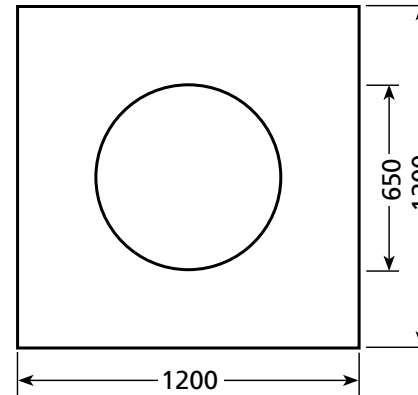

showerdome®

SHAPES & SIZES

SHOWERDOME HEIGHT

150mm

Showerdomes are blown to a height of 150mm at the apex.

R650S

R650 OFFSET

R650L

RC700L

C700S

C800L

T800S

T800L

showerdome®

SHAPES & SIZES

SHOWERDOME HEIGHT

Showerdomes are blown to a height of 150mm at the apex.

S700S

S800S

S700L

S800L

S900L