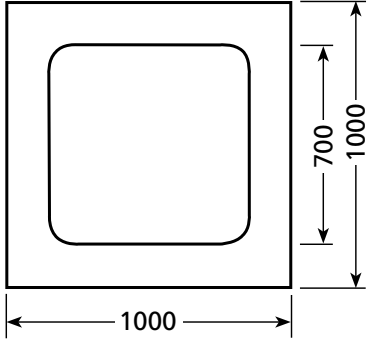

showerdome®

SHAPES & SIZES

SHOWERDOME HEIGHT

150mm

Showerdomes are blown to a height of 150mm at the apex.

R650S

R650 OFFSET

R650L

RC700L

C700S

C800L

T800S

T800L

showerdome®

SHAPES & SIZES

SHOWERDOME HEIGHT

Showerdomes are blown to a height of 150mm at the apex.

S700S

S800S

S700L

S800L

S900L