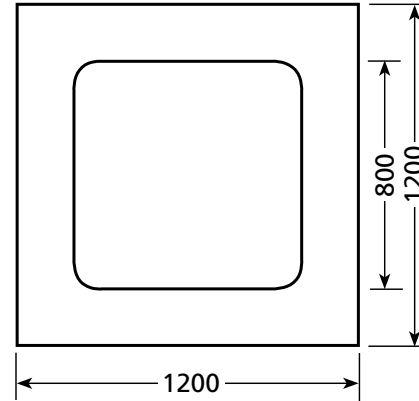

showerdome®

SHAPES & SIZES

SHOWERDOME HEIGHT

150mm

Showerdomes are blown to a height of 150mm at the apex.

R650S

R650 OFFSET

R650L

RC700L

C700S

C800L

T800S

T800L

showerdome®

SHAPES & SIZES

SHOWERDOME HEIGHT

Showerdomes are blown to a height of 150mm at the apex.

S700S

S800S

S700L

S800L

S900L