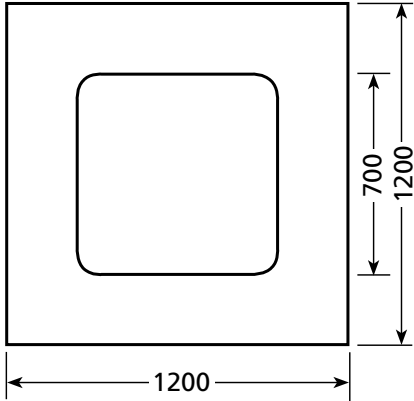

showerdome®

SHAPES & SIZES

SHOWERDOME HEIGHT

150mm

Showerdomes are blown to a height of 150mm at the apex.

R650S

R650 OFFSET

R650L

RC700L

C700S

C800L

T800S

T800L

showerdome®

SHAPES & SIZES

SHOWERDOME HEIGHT

Showerdomes are blown to a height of 150mm at the apex.

S700S

S800S

S700L

S800L

S900L