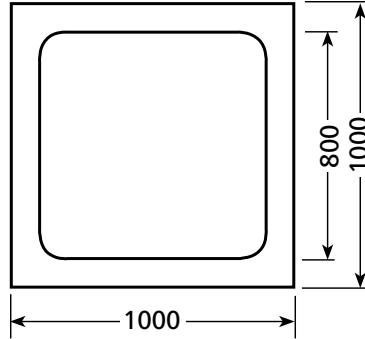

showerdome®

SHAPES & SIZES

SHOWERDOME HEIGHT

150mm

Showerdomes are blown to a height of 150mm at the apex.

R650S

R650 OFFSET

R650L

RC700L

C700S

C800L

T800S

T800L

showerdome®

SHAPES & SIZES

SHOWERDOME HEIGHT

Showerdomes are blown to a height of 150mm at the apex.

S700S

S800S

S700L

S800L

S900L