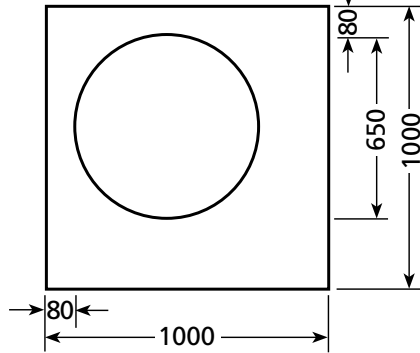

showerdome®

SHAPES & SIZES

SHOWERDOME HEIGHT

150mm

Showerdomes are blown to a height of 150mm at the apex.

R650S

R650 OFFSET

R650L

RC700L

C700S

C800L

T800S

T800L

showerdome®

SHAPES & SIZES

SHOWERDOME HEIGHT

Showerdomes are blown to a height of 150mm at the apex.

S700S

S800S

S700L

S800L

S900L