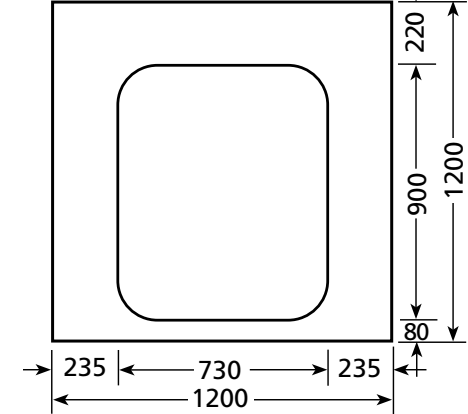

showerdome®

SHAPES & SIZES

SHOWERDOME HEIGHT

150mm

Showerdomes are blown to a height of 150mm at the apex.

R650S

R650 OFFSET

R650L

RC700L

C700S

C800L

T800S

T800L

showerdome®

SHAPES & SIZES

SHOWERDOME HEIGHT

Showerdomes are blown to a height of 150mm at the apex.

S700S

S800S

S700L

S800L

S900L