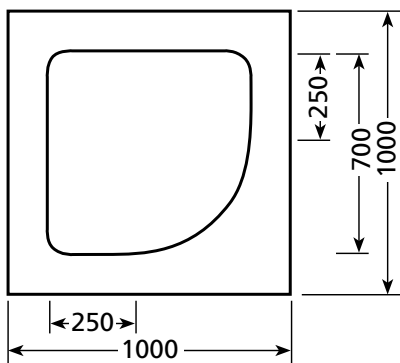

showerdome®

SHAPES & SIZES

SHOWERDOME HEIGHT

150mm

Showerdomes are blown to a height of 150mm at the apex.

R650S

R650 OFFSET

R650L

RC700L

C700S

C800L

T800S

T800L

showerdome®

SHAPES & SIZES

SHOWERDOME HEIGHT

Showerdomes are blown to a height of 150mm at the apex.

S700S

S800S

S700L

S800L

S900L