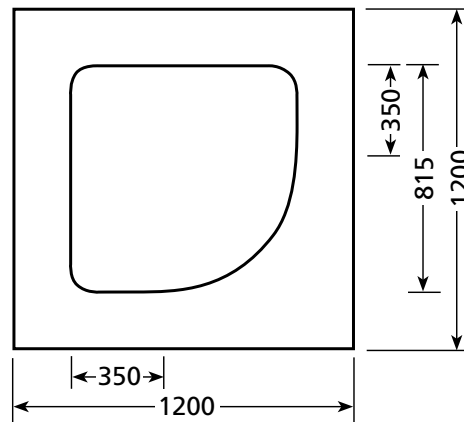

showerdome®

SHAPES & SIZES

SHOWERDOME HEIGHT

150mm

Showerdomes are blown to a height of 150mm at the apex.

R650S

R650 OFFSET

R650L

RC700L

C700S

C800L

T800S

T800L

showerdome®

SHAPES & SIZES

SHOWERDOME HEIGHT

Showerdomes are blown to a height of 150mm at the apex.

S700S

S800S

S700L

S800L

S900L