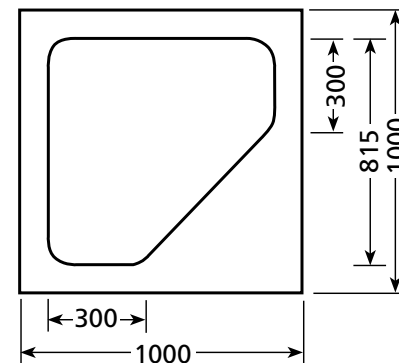

showerdome®

SHAPES & SIZES

SHOWERDOME HEIGHT

150mm

Showerdomes are blown to a height of 150mm at the apex.

R650S

R650 OFFSET

R650L

RC700L

C700S

C800L

T800S

T800L

showerdome®

SHAPES & SIZES

SHOWERDOME HEIGHT

Showerdomes are blown to a height of 150mm at the apex.

S700S

S800S

S700L

S800L

S900L